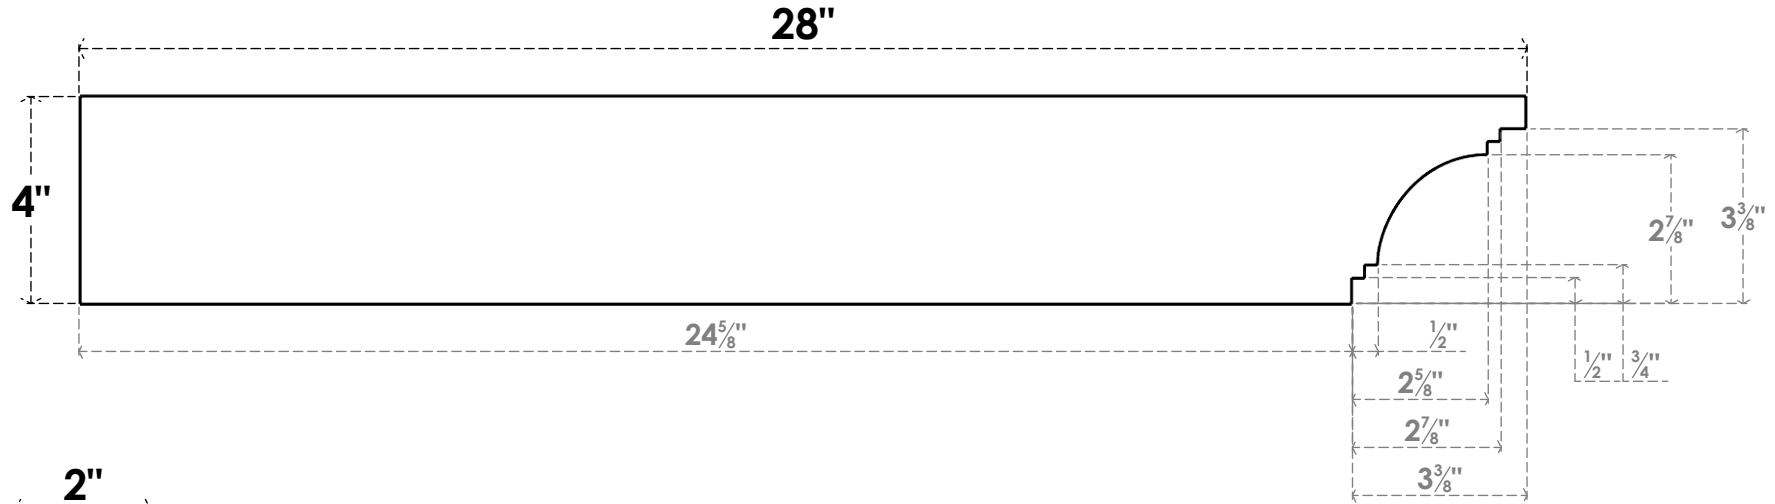

ITEM NUMBER: RFTURS020X04000X28000X004PEC00RCPR

2"W X 4"H X 28"L TIMBERTHANE ROUGH CEDAR PESCADERO FAUX WOOD SOLID RAFTER TAIL, 4"L END, PRIMED TAN

SIDE PROFILE

FRONT PROFILE

ISOMETRIC

GENERATED DATE : 03/02/2023