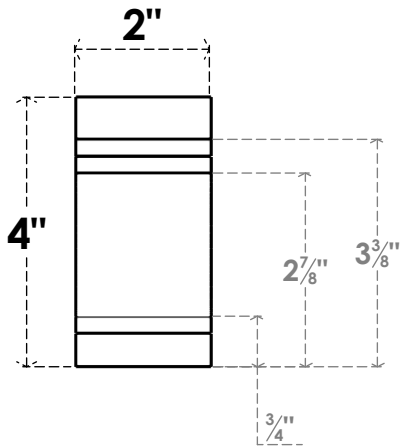

ITEM NUMBER: RFTURS020X04000X28000X004PEC00RCPR

2"W X 4"H X 28"L TIMBERTHANE ROUGH CEDAR PESCADERO FAUX WOOD SOLID RAFTER TAIL, 4"L END, PRIMED TAN

SIDE PROFILE

FRONT PROFILE

ISOMETRIC

GENERATED DATE : 03/02/2023